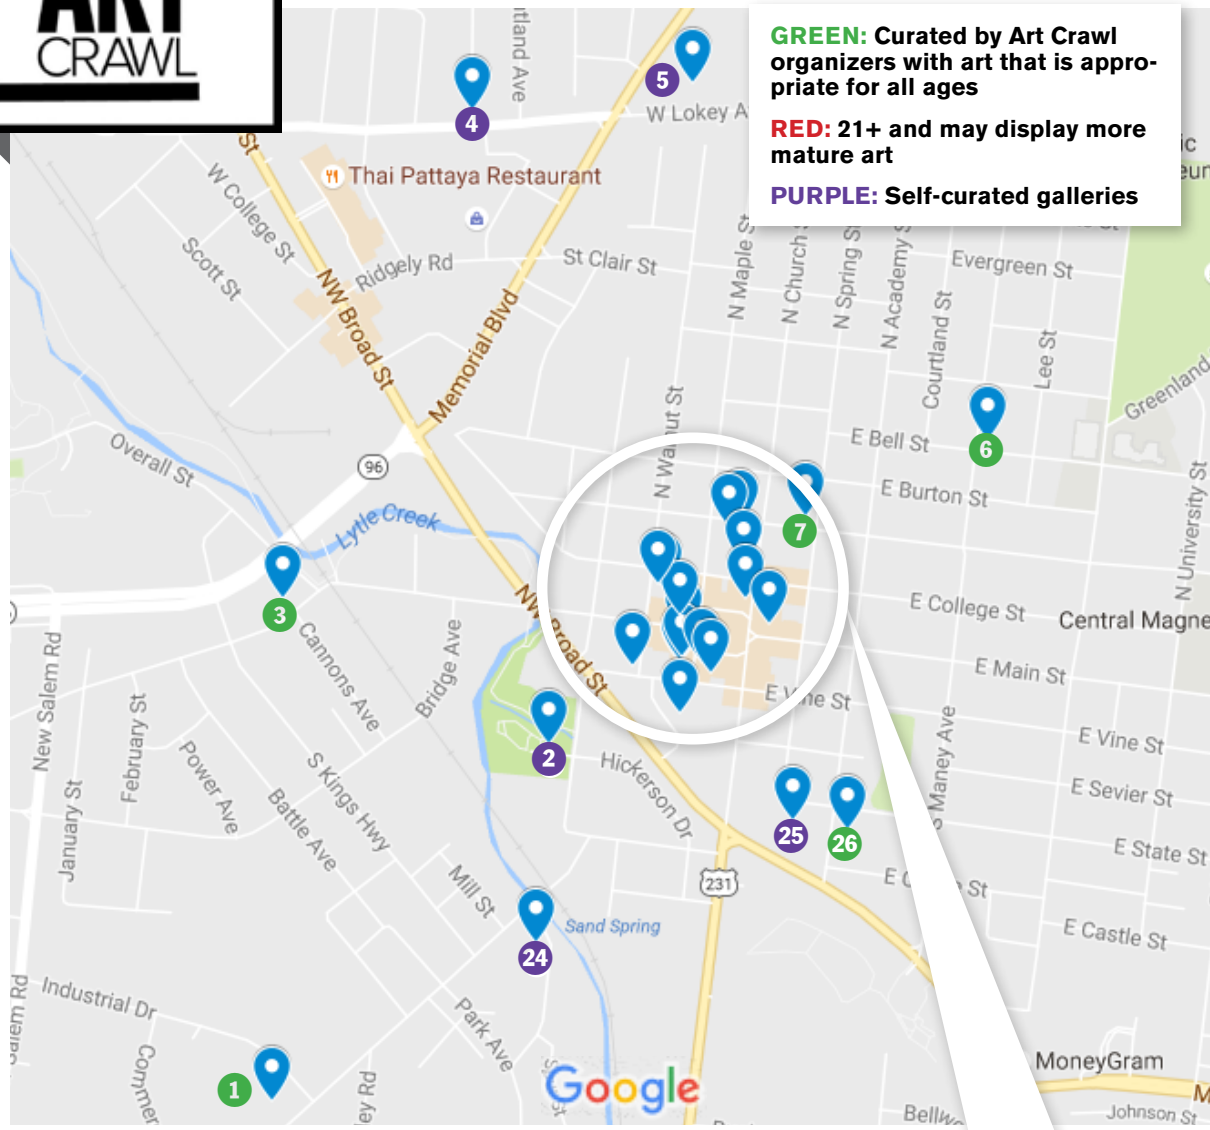

BORO ART CRAWL

FRIDAY, DEC. 9, 2016 / EVENT MAP / ART / MUSIC / POETRY / LOCAL

- 1 The Earth Experience**
816 Old Salem Rd.
- 2 Murfreesboro Art League / Rutherford County Blacksmith Association**
312 S. Front St.
- 3 The Green Dragon Public House**
714-F W. Main St.
- 4 Studio 903**
903 Murfree Ave.
- 5 Top of the Block**
314 W. Lokey Ave.
- 6 Dreamingincolor**
504 N. Maney Ave.
- 7 Quinn's Mercantile**
301 N. Spring St.
- 8 Cultivate Coworking**
107 W. Lytle St.
- 9 Two-Tone Art Gallery**
113 W. Lytle St.
- 10 Center for the Arts**
110 W. College St.
- 11 Liquid Smoke**
2 N. Public Square
- 12 Let's Make Wine**
109 E. Main St.
- 13 The Boutique at StudioC**
201 W. Main St., Ste. 206
- 14 Vibe Nutrition**
208 W. Main St.
- 15 Simply Pure Sweets**
118 N. Walnut St.
- 16 Vntg**
118 N. Walnut St.
- 17 Moxie Gallery**
302 W. Vine St.
- 18 Rotunda City Hall**
111 W. Vine St.
- 19 Daffodilly**
118 W. Vine St.
- 20 Sugaree's**
122 S. Maple St.
- 21 The Write Impression**
120 S. Maple St.
- 22 FunTiques**
118 S. Maple St.
- 23 L&L Contractors**
25 S. Public Square
- 24 Mayday Brewery**
521 Old Salem Rd.
- 25 The Block**
123 SW Broad St.
- 26 Bradley Academy and Cultural Center**
415 S. Academy St.

BORO ART CRAWL SPONSORS

Event map brought to you by ▶

HISTORIC MURFREESBORO SQUARE