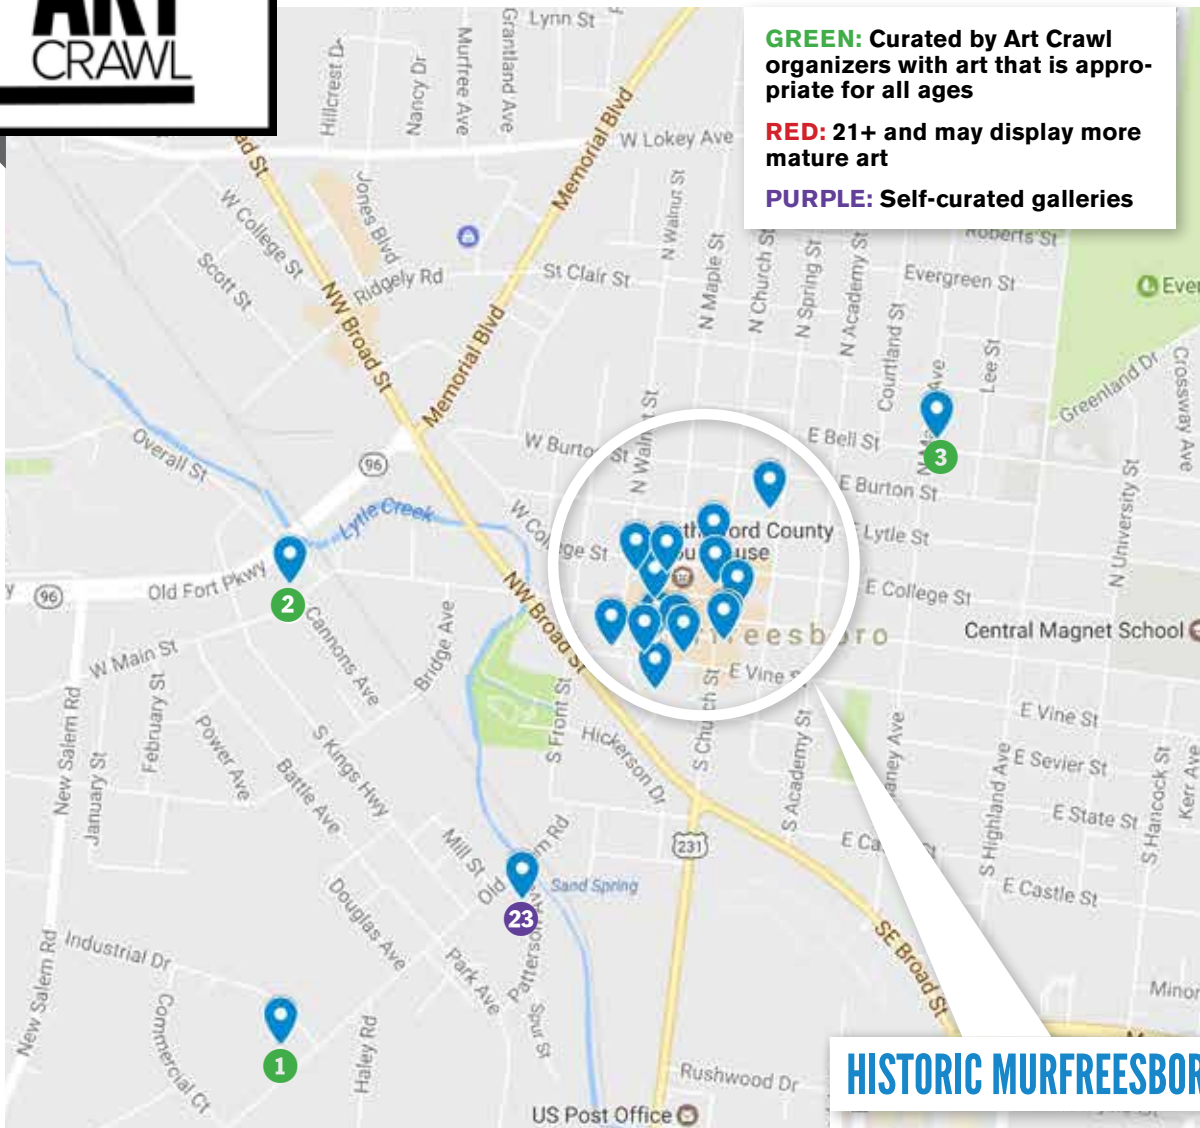

BORO ART CRAWL

FRIDAY, FEB. 10, 2017 / EVENT MAP / ART / MUSIC / POETRY / LOCAL

GREEN: Curated by Art Crawl organizers with art that is appropriate for all ages
RED: 21+ and may display more mature art
PURPLE: Self-curated galleries

- 1 **The Earth Experience**
816 Old Salem Rd.
- 2 **The Green Dragon Public House**
714-F W. Main St.
- 3 **Dreamingincolor**
504 N. Maney Ave.
- 4 **Quinn's Mercantile**
301 N. Spring St.
- 5 **Two-Tone Art Gallery**
113 W. Lytle St.
- 6 **Center for the Arts**
110 W. College St.
- 7 **Liquid Smoke**
2 N. Public Square
- 8 **Let's Make Wine**
109 E. Main St.
- 9 **Bella's Boutique**
109 S. Church St.
- 10 **Trendy Pieces**
111 S. Church St.
- 11 **The Boutique at StudioC**
201 W. Main St., Ste. 206
- 12 **Simply Pure Sweets**
118 N. Walnut St.
- 13 **Vntg**
118 N. Walnut St.
- 14 **Wall Street**
121 N. Maple St.
- 15 **Moxie Gallery**
302 W. Vine St.
- 16 **L Studio**
208 W. Vine St.
- 17 **Rotunda City Hall**
111 W. Vine St.
- 18 **Daffodilly**
118 W. Vine St.
- 19 **Sugaree's**
122 S. Maple St.
- 20 **The Write Impression**
120 S. Maple St.
- 21 **FunTiques**
118 S. Maple St.
- 22 **L&L Contractors**
25 S. Public Square
- 23 **Mayday Brewery**
521 Old Salem Rd.

BORO ART CRAWL SPONSORS

Event map brought to you by ▶

HISTORIC MURFREESBORO SQUARE