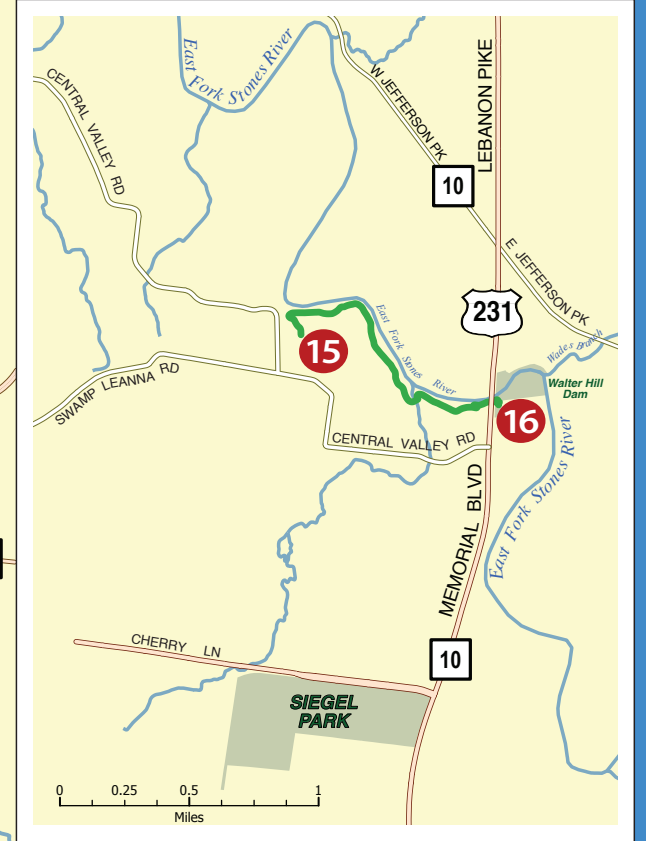

# MURFREESBORO GREENWAY SYSTEM

## NORTH MURFREESBORO GREENWAY

### TRAILHEADS

- 1 Thompson Lane Trailhead
- 2 Broad Street Trailhead
- 3 General Bragg Trailhead
- 4 College Street Trailhead
- 5 Redoubt Brannan Trailhead
- 6 Manson Pike Trailhead
- 7 Overall Street Trailhead
- 8 Cannonsburgh Trailhead
- 9 Fortress Rosecrans Trailhead
- 10 Old Fort Trailhead
- 11 Cason Trailhead
- 12 Barfield Road Trailhead
- 13 Southridge Boulevard Trailhead
- 14 Barfield Crescent Park Trailhead
- 15 Central Valley Trailhead
- 16 Walter Hill Trailhead

Scan for mileage between trailheads